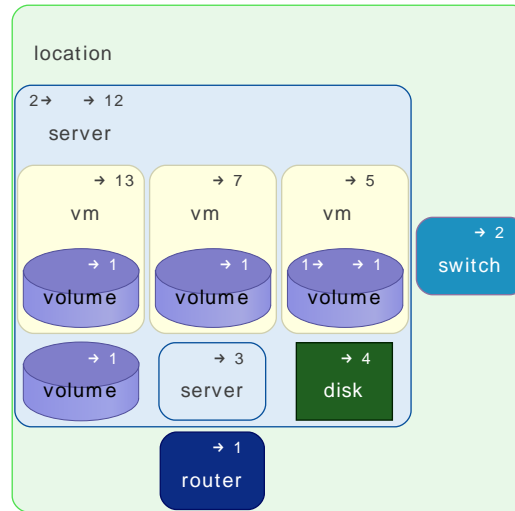

This is a diagram of app oid26131

app oid26479

app oid26479

This is a diagram of app oid26479

app oid27260

app oid27260

This is a diagram of app oid27260

Thu Jul 25 01:25:20 2024 UTC
Branch dc2

Locations

location oid127157

location oid127157

This is a diagram of location oid127157

location oid25406

location oid25406

This is a diagram of location oid25406

location oid127835

location oid127835

This is a diagram of location oid127835

location oid26834

location oid26834

This is a diagram of location oid26834

location oid26475

location oid26475

This is a diagram of location oid26475