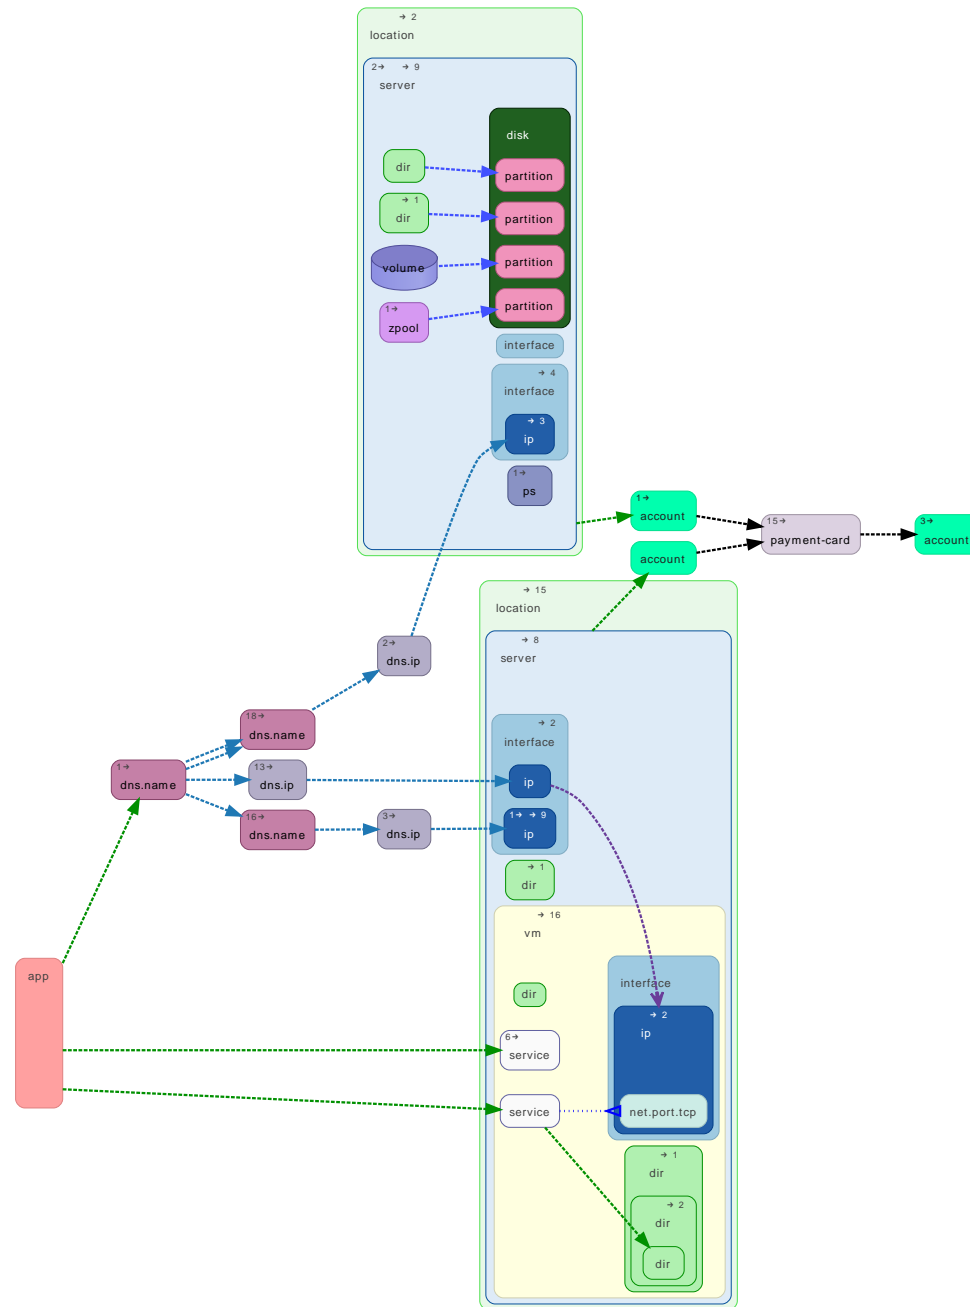


Information Technology Applications and Locations/Hosts

Applications	1
app oid127128	2
app oid271542	3
app oid26103	4
app oid28066	5
app oid26700	6
app oid26632	7
app oid25397	7
app oid24902	8
app oid27339	8
app oid24966	9
app oid127152	10
app oid26131	11
app oid26479	12
app oid27260	13
Locations	14
location oid127157	14
location oid25406	14
location oid127835	14
location oid26834	15
location oid26475	15
location oid26313	16
location oid24193	16
location oid24631	17

Applications

This document includes a dependency diagram of every application plus locations of deployed resources.

app oid127128

app oid127128

This is a diagram of app oid127128

app oid271542

app oid271542

This is a diagram of app oid271542

app oid26103

app oid26103

This is a diagram of app oid26103

app oid28066

app oid28066

This is a diagram of app oid28066

app oid26700

app oid26700

This is a diagram of app oid26700

Thu Jul 25 01:25:20 2024 UTC
Branch dc2

app oid26632

app oid26632

This is a diagram of app oid26632

app oid25397

app oid25397