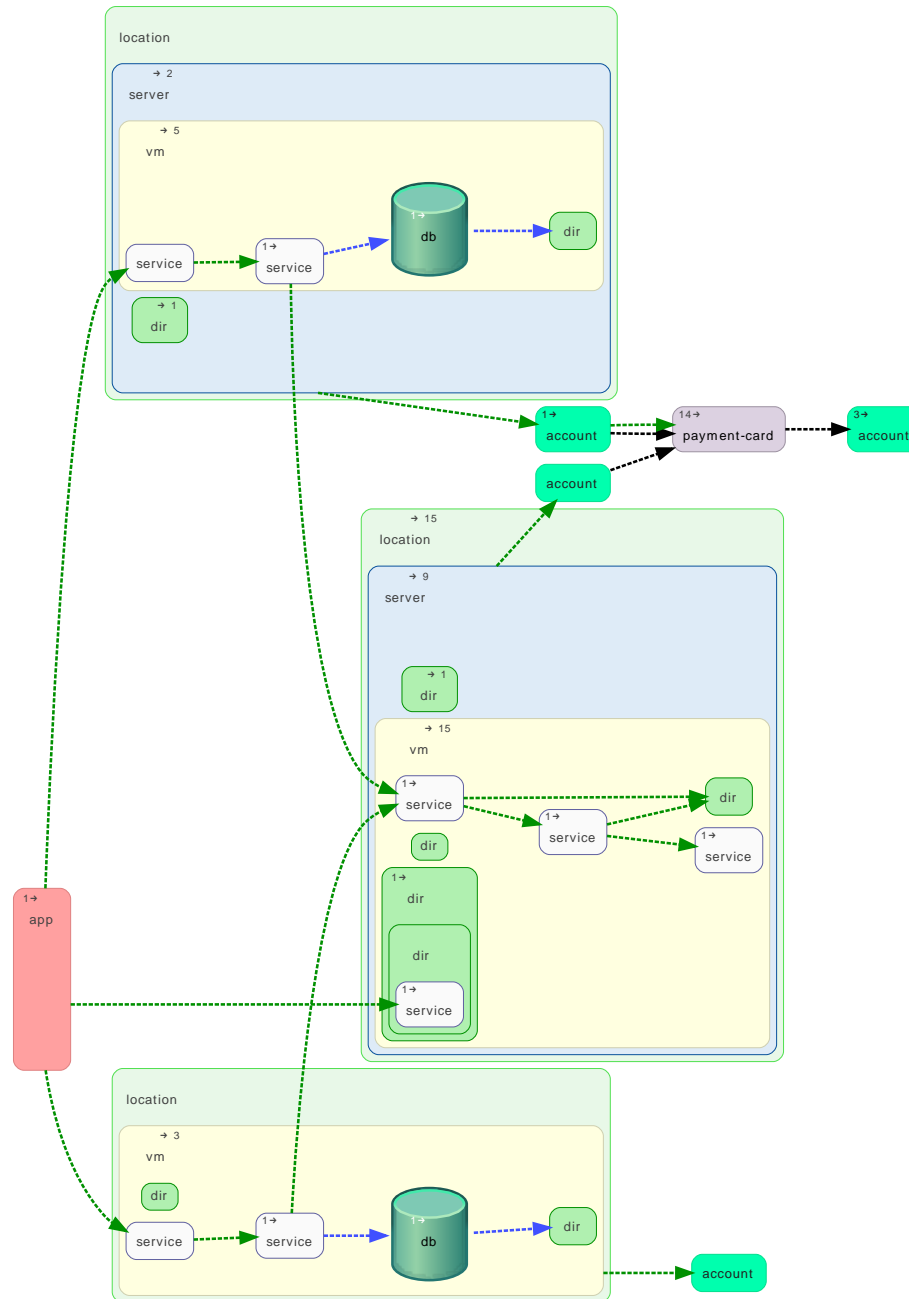

app oid24966

This is a diagram of app oid24966

Thu Jul 25 01:25:20 2024 UTC
Branch dc2

app oid127152

app oid127152

This is a diagram of app oid127152

app oid26131

app oid26131

This is a diagram of app oid26131

app oid26479

app oid26479

This is a diagram of app oid26479

app oid27260

app oid27260

This is a diagram of app oid27260

Thu Jul 25 01:25:20 2024 UTC
Branch dc2

Locations

location oid127157

location oid127157

This is a diagram of location oid127157

location oid25406

location oid25406

This is a diagram of location oid25406

location oid127835