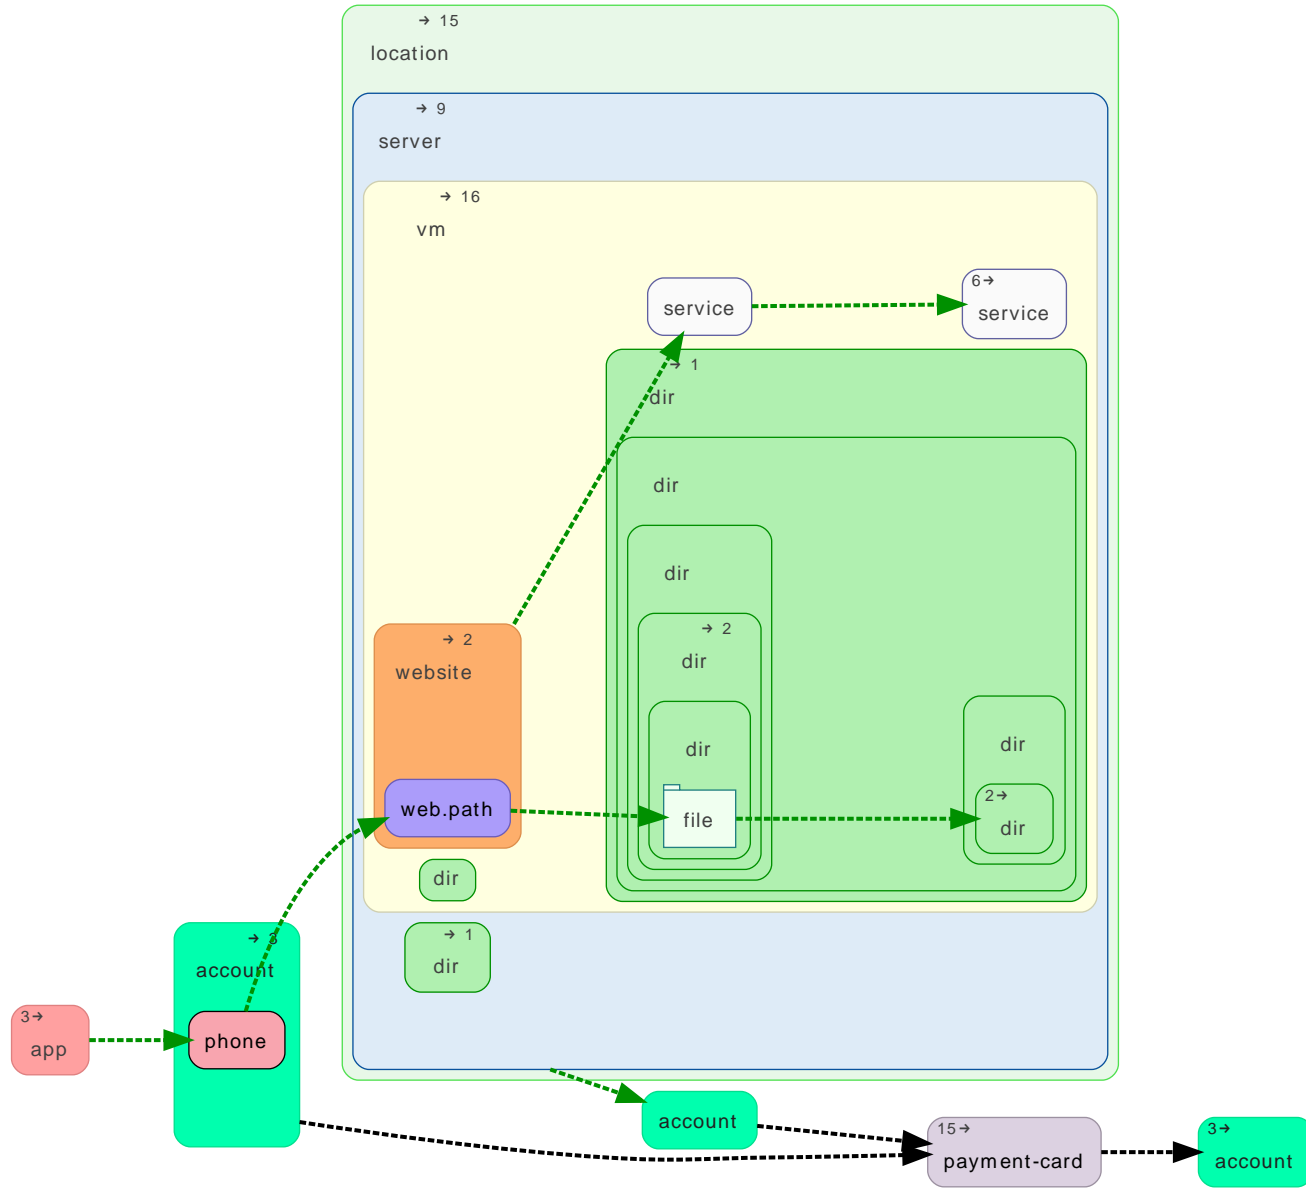

Applications

This document includes a dependency diagram of every application plus locations of deployed resources.

app oid127128

app oid127128

This is a diagram of app oid127128

app oid271542

app oid271542

This is a diagram of app oid271542

app oid26103

app oid26103

This is a diagram of app oid26103

app oid28066

app oid28066

This is a diagram of app oid28066

app oid26700

app oid26700

This is a diagram of app oid26700

Thu Jul 25 01:25:20 2024 UTC
Branch dc2

app oid26632

app oid26632

This is a diagram of app oid26632

app oid25397

app oid25397

This is a diagram of app oid25397

app oid24902

app oid24902

This is a diagram of app oid24902

app oid27339

app oid27339

This is a diagram of app oid27339

app oid24966