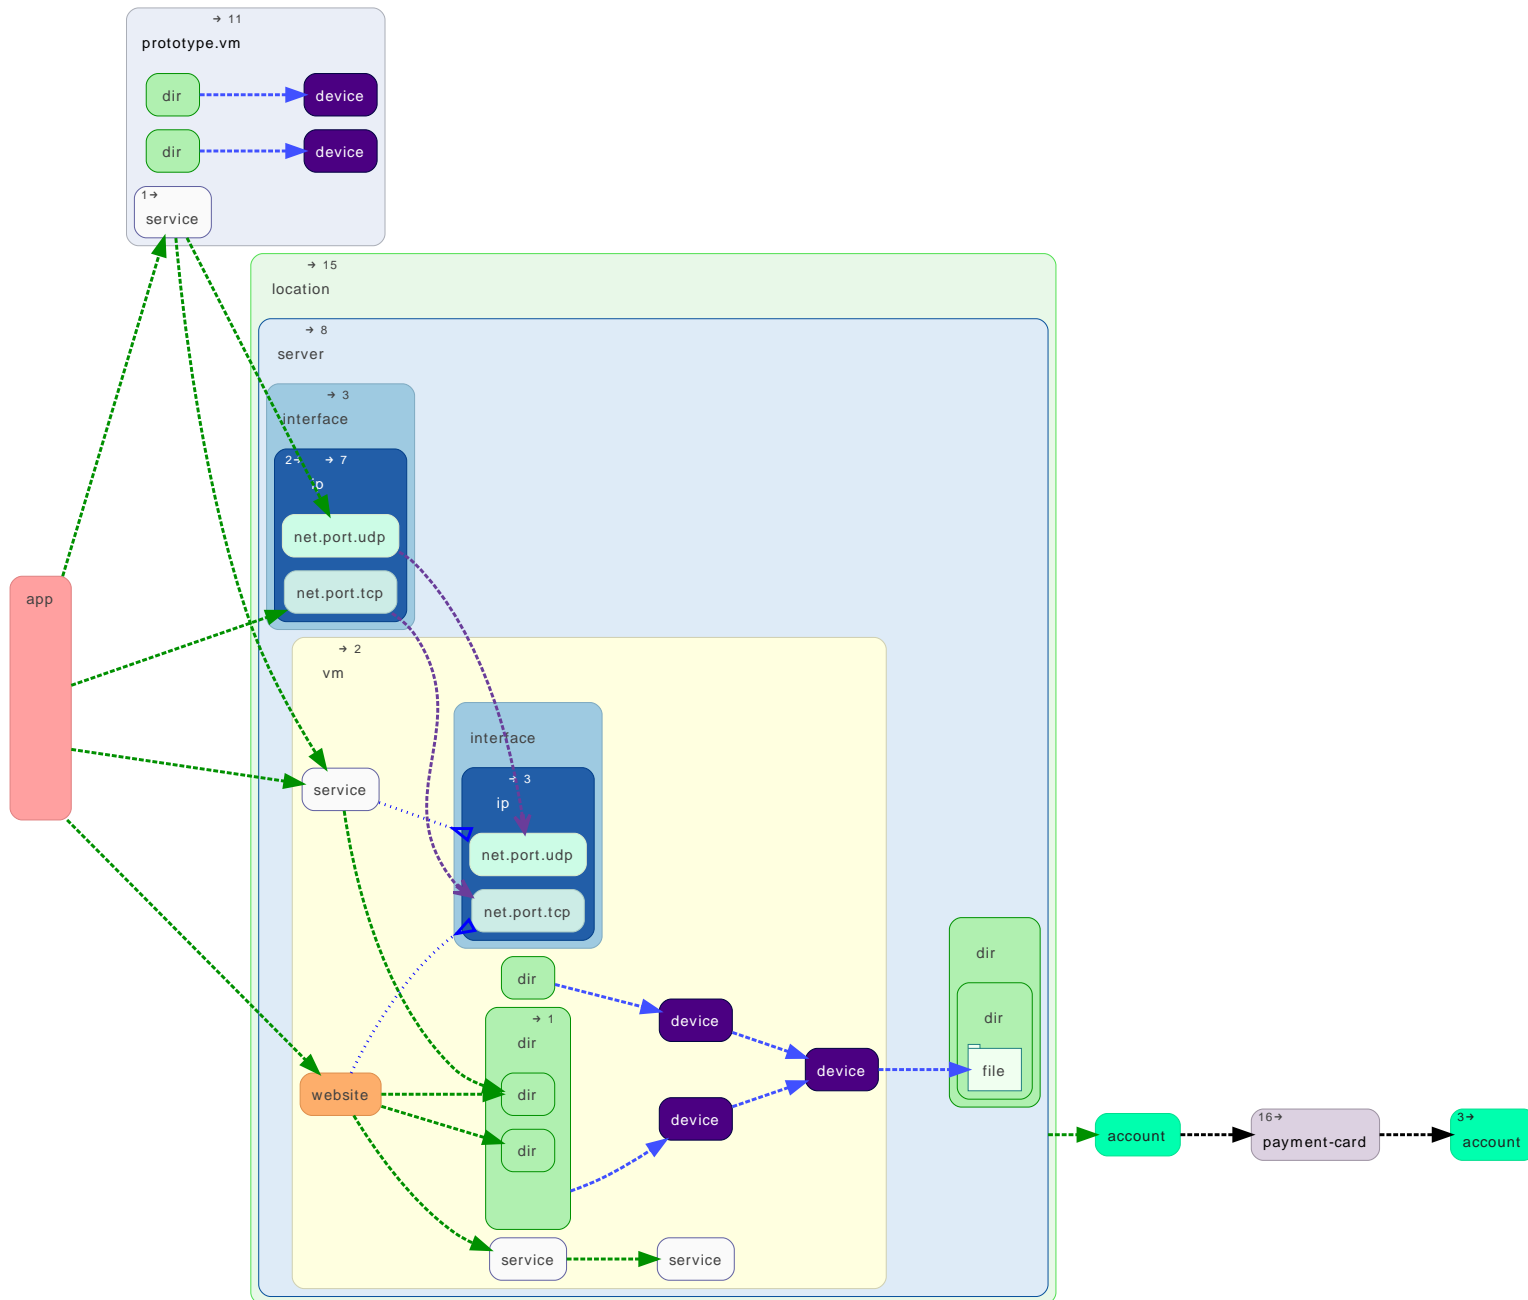


Information Technology Applications and Locations/Hosts

Applications	1
app oid127128	2
app oid271542	3
app oid26103	4
app oid28066	5
app oid26700	6
app oid26632	7
app oid25397	7
app oid24902	8
app oid27339	8
app oid24966	9
app oid127152	10
app oid26131	11
app oid26479	12
app oid27260	13
Locations	14
location oid127157	14
location oid25406	14
location oid127835	14
location oid26834	15
location oid26475	15
location oid26313	16
location oid24193	16
location oid24631	17

Applications

This document includes a dependency diagram of every application plus locations of deployed resources.

app oid127128

app oid127128

This is a diagram of app oid127128

app oid271542

app oid271542

This is a diagram of app oid271542

app oid26103

app oid26103

This is a diagram of app oid26103

app oid28066

app oid28066

This is a diagram of app oid28066

app oid26700

app oid26700

This is a diagram of app oid26700

Thu Jul 25 01:25:20 2024 UTC
Branch dc2

app oid26632

app oid26632

This is a diagram of app oid26632

app oid25397

app oid25397